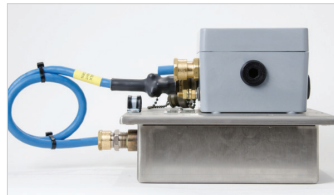

2200 CHOKE POSITION INDICATORS

DATA SHEET

Specifications

- Battery Powered Instrumentation

SENSOR CONNECTION OPTIONS

Linear Potentiometer

Rotary (M3D) Potentiometer
Rotary (Swaco) Potentiometer

Retractable Potentiometer

CABLE

Cable is purchased in 5' increments.

- Inline Cable: Distance from Sensor to 2200 Gauge Display

CERTIFICATIONS

- CSA: Intrinsically Safe Class 1, Division 1, Groups A, B, C, and D
- ATEX: Optional, II 1 G, Ex ia IIC T4
- Certificate of Compliance and Calibration Certificate