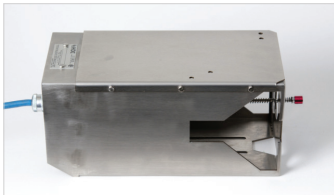

2200 CHOKE POSITION INDICATORS

DATA SHEET

Specifications

- Battery Powered Instrumentation

SENSOR CONNECTION OPTIONS

Linear Potentiometer

Rotary (M3D) Potentiometer
Rotary (Swaco) Potentiometer

Retractable Potentiometer

CABLE

Cable is purchased in 5' increments.

- Inline Cable: Distance from Sensor to 2200 Gauge Display

CERTIFICATIONS

- CSA: Intrinsically Safe Class 1, Division 1, Groups A, B, C, and D
- ATEX: Optional, II 1 G, Ex ia IIC T4
- Certificate of Compliance and Calibration Certificate